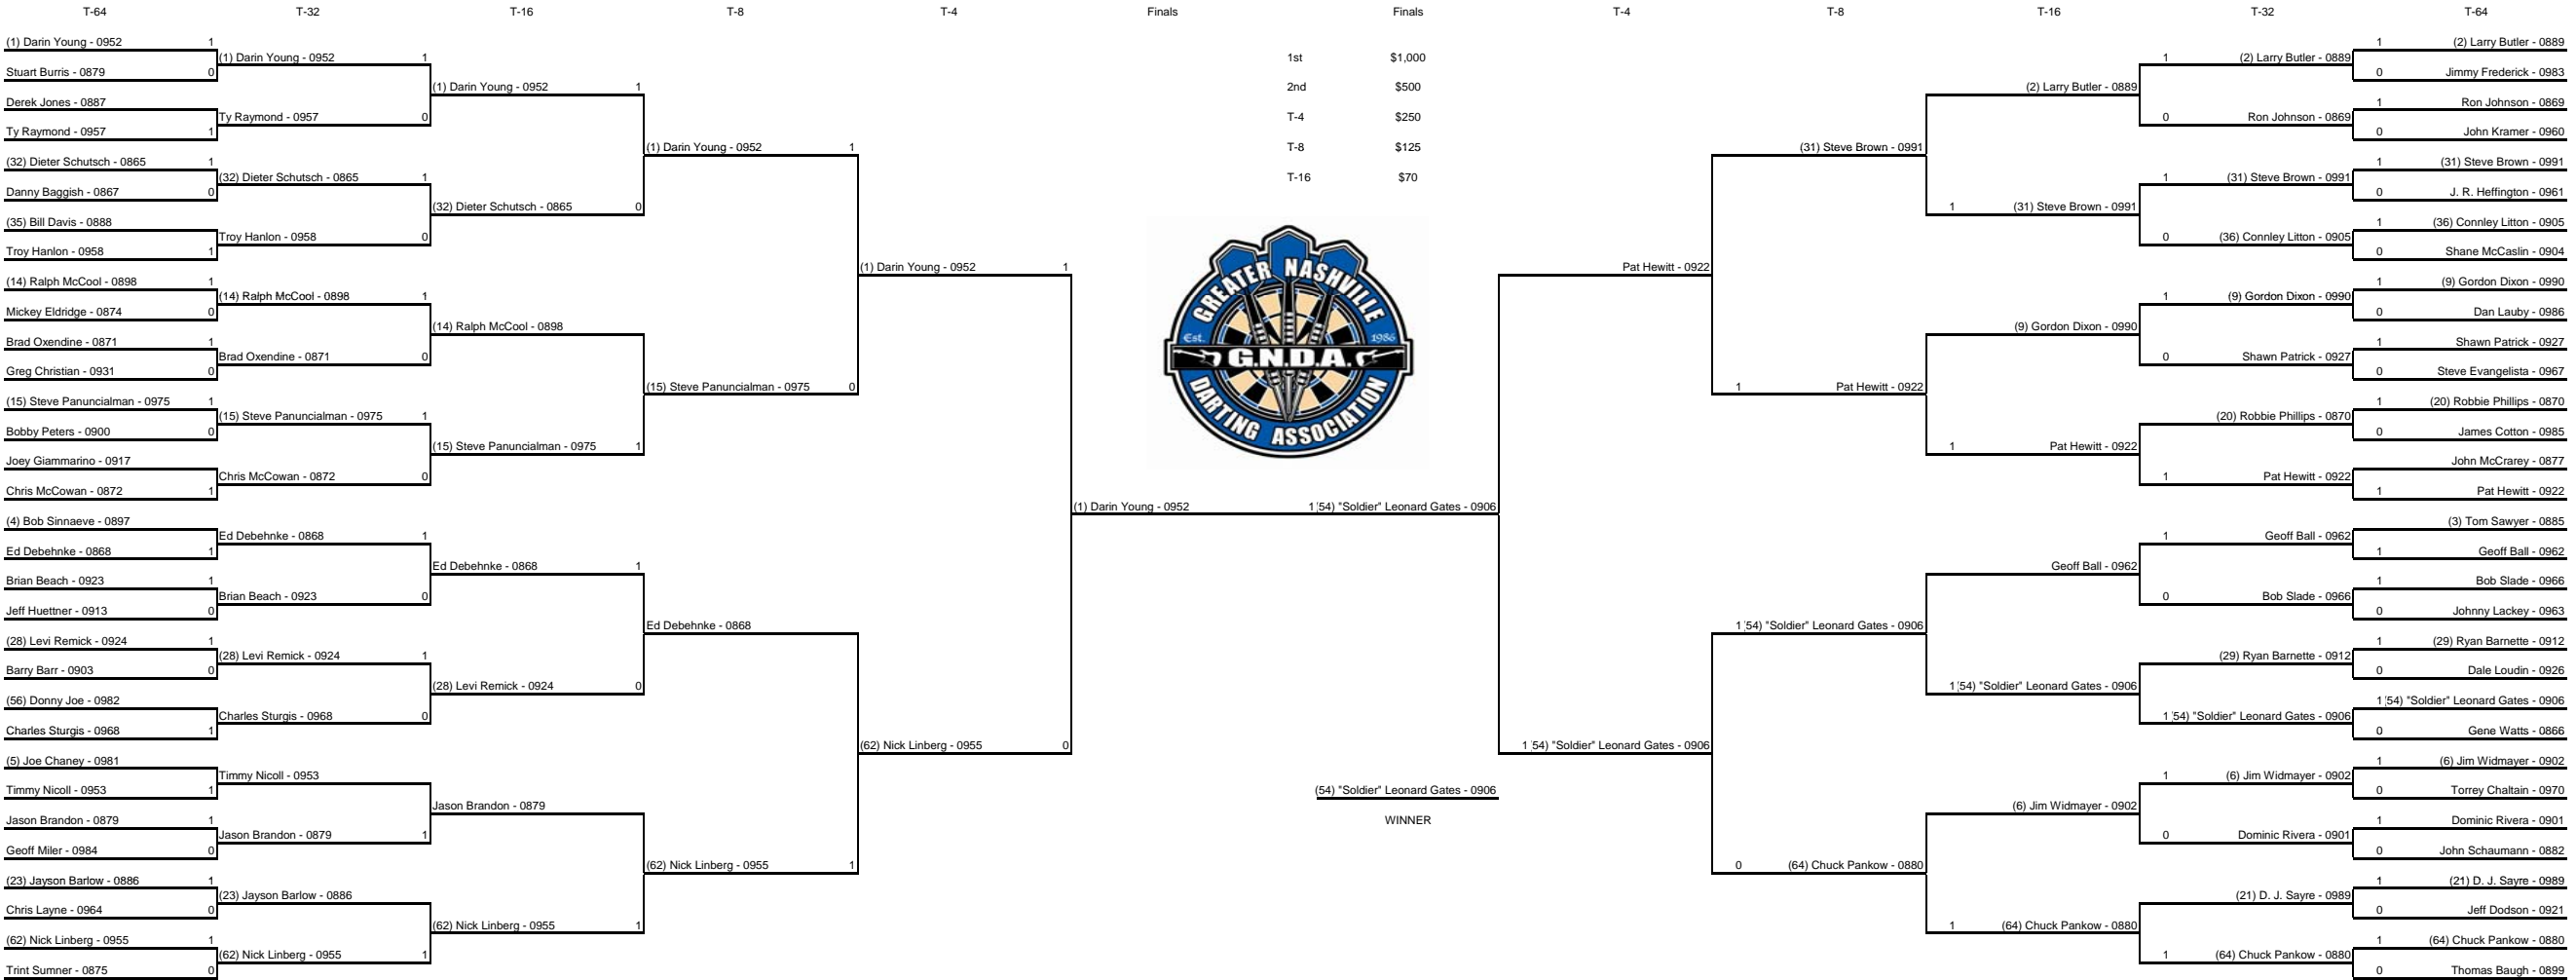

Open Pro

Womens301DD

Finals

1st \$300
 2nd \$150
 T-4 \$75
 T-8 \$50

(1) Paula Murphy - 0918 WINNER

DrawDoubles

WINNER

Barry Bar - 4540 - Ryan Barnette - 0945