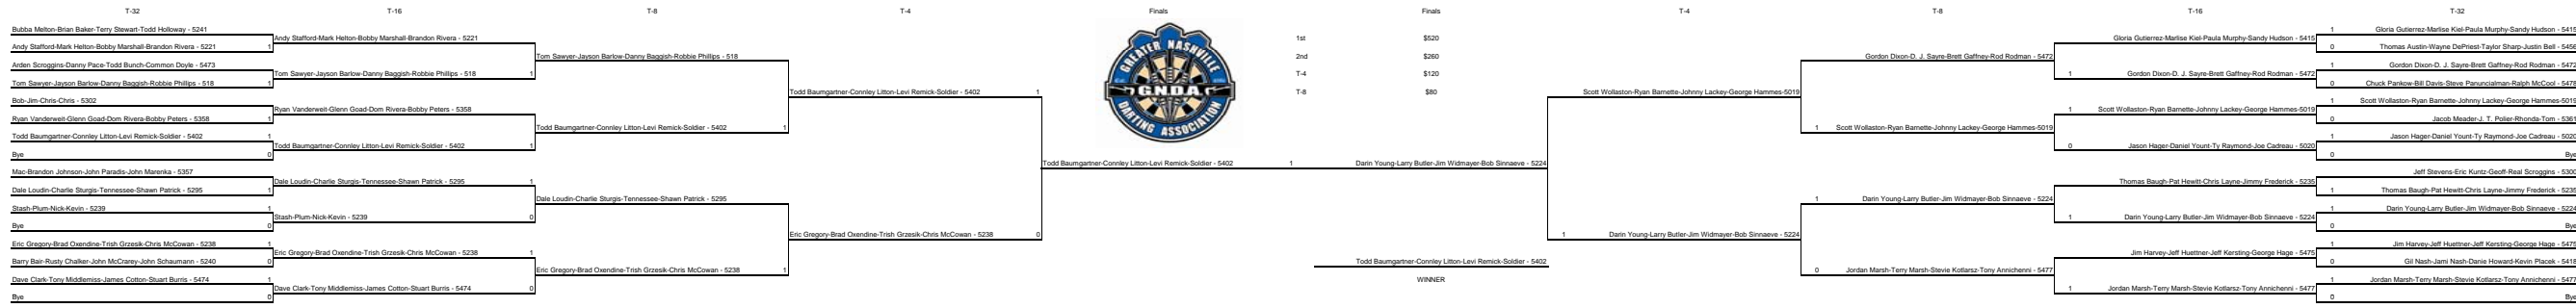

Finals	
1st	$500
2nd	$260
T-4	$120
T-8	$80

WINNER