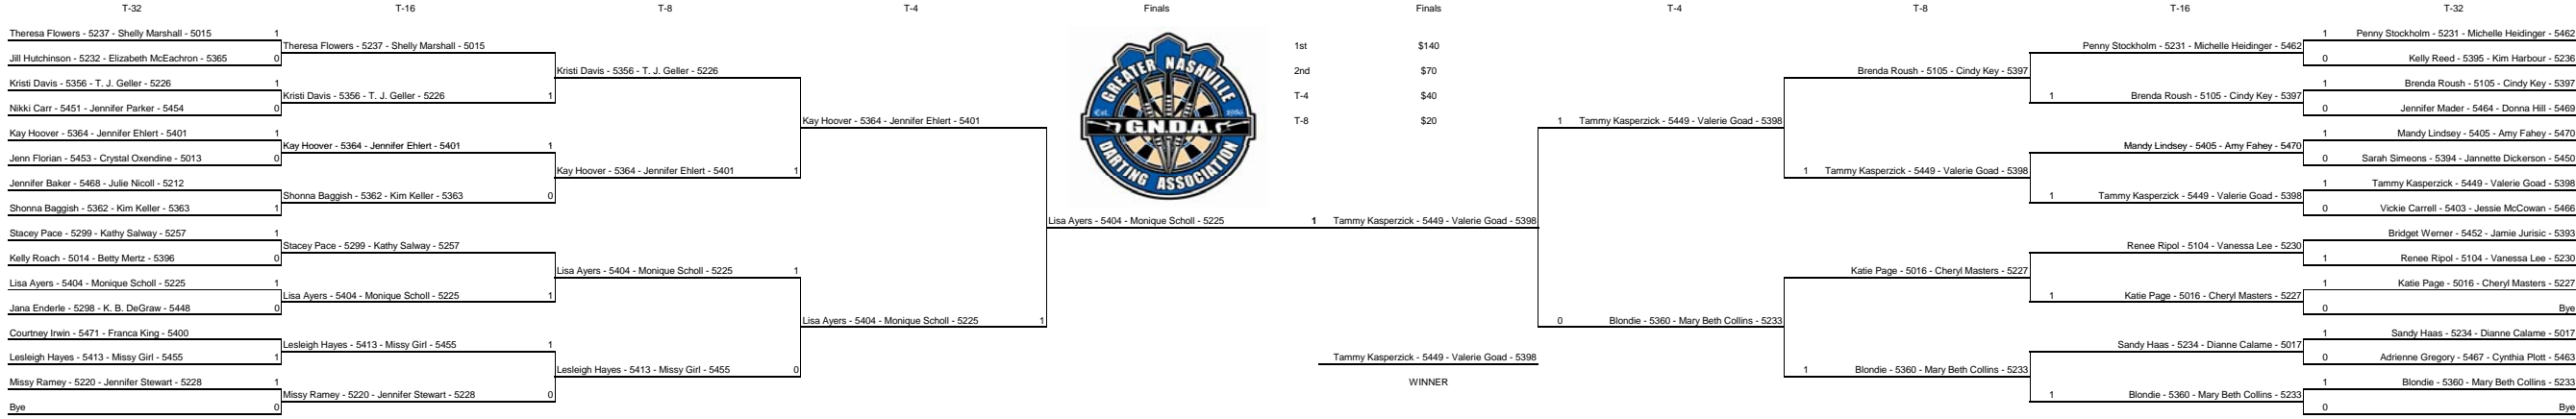

WomensDrawCkt01CC

Tammy Kasperzick - 5449 - Valerie Goad - 5398

WINNER