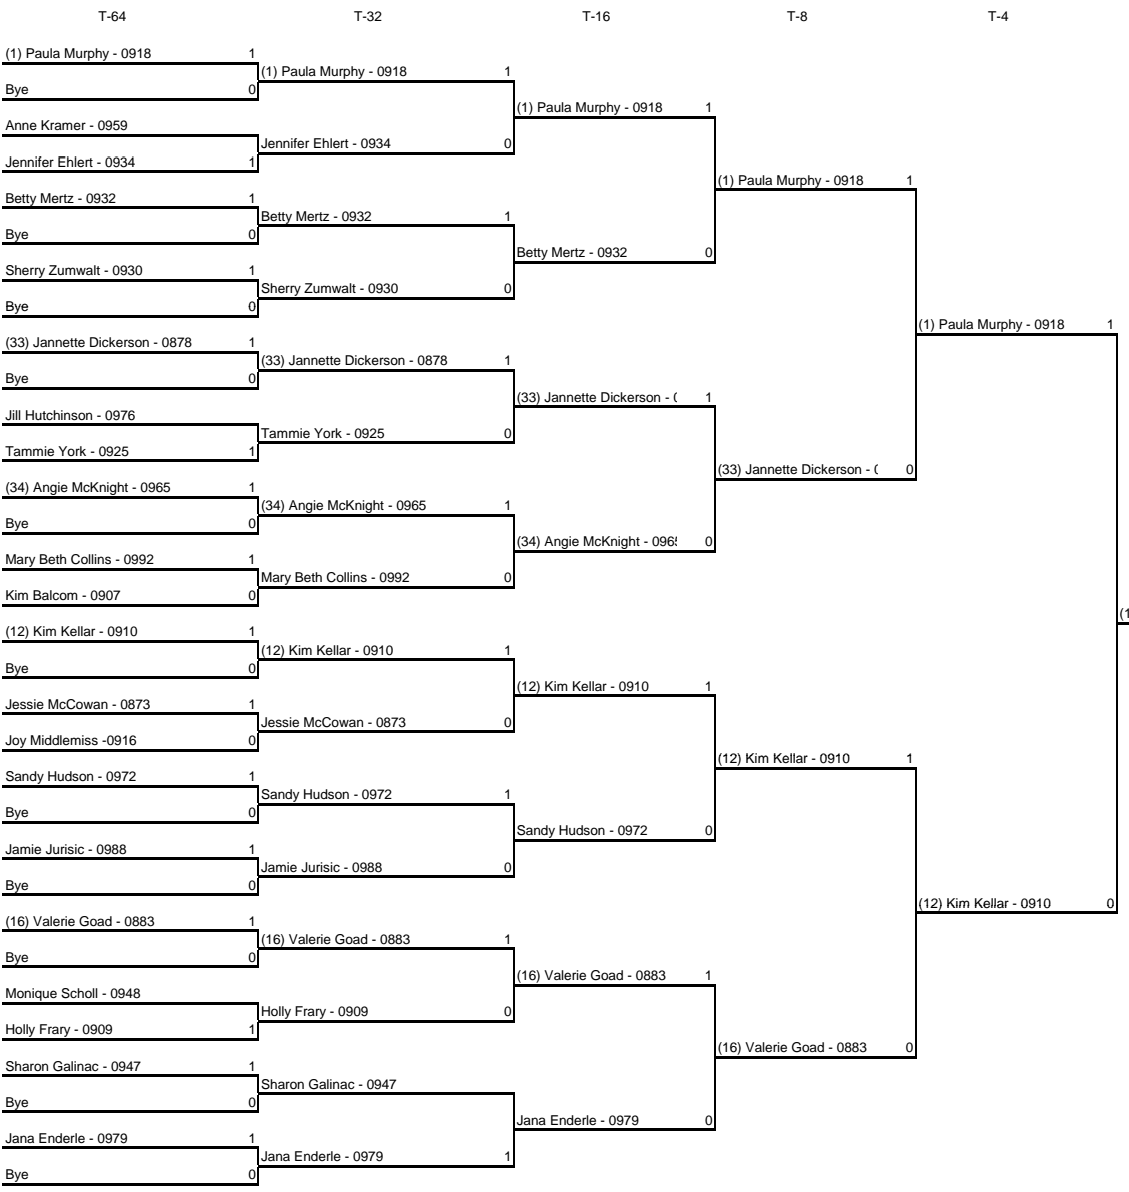

Open Pro

Womens301DD

Finals

1st \$300
 2nd \$150
 T-4 \$75
 T-8 \$50

(1) Paula Murphy - 0918 WINNER

DrawDoubles

WINNER

Barry Bar - 4540 - Ryan Barnette - 0945