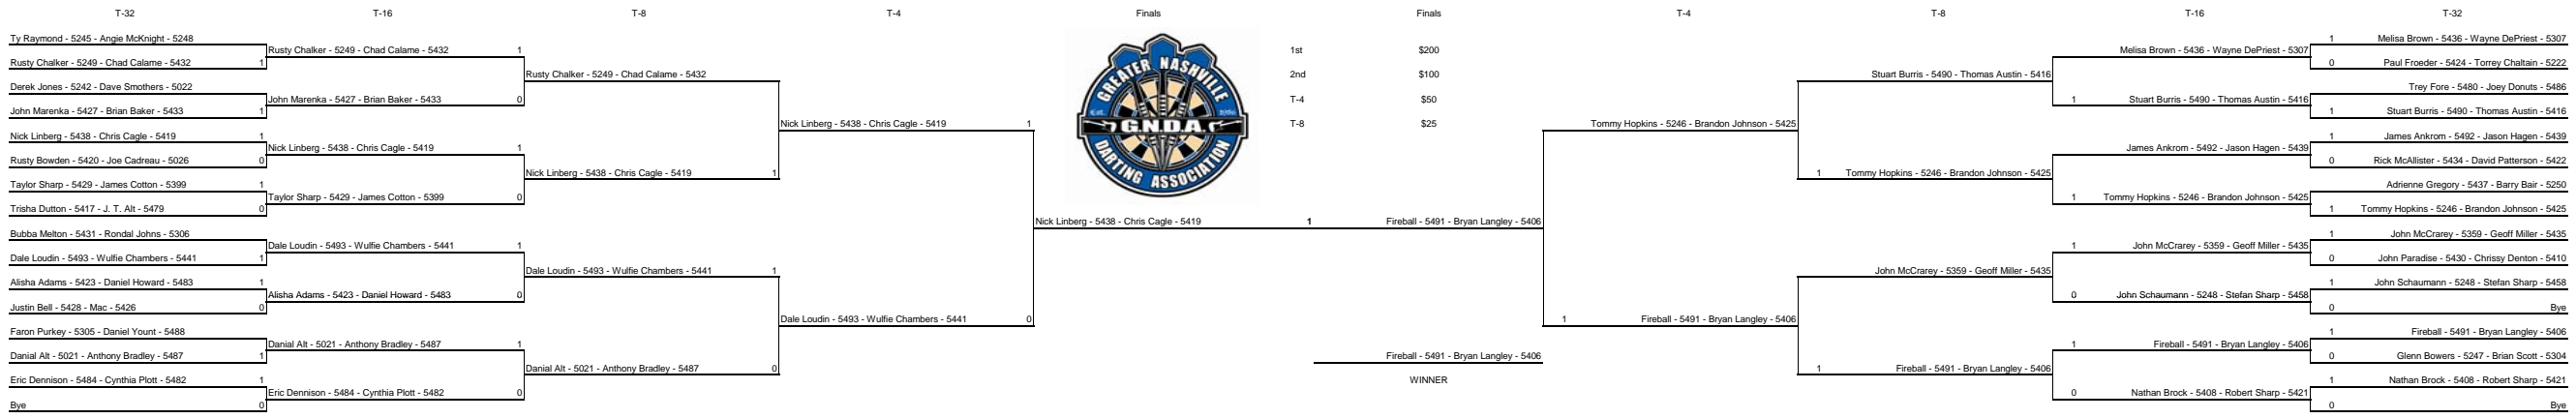

LateNiteDrawCkt01CC

Round	Prize
1st	$200
2nd	$100
T-4	$50
T-8	$25

WINNER