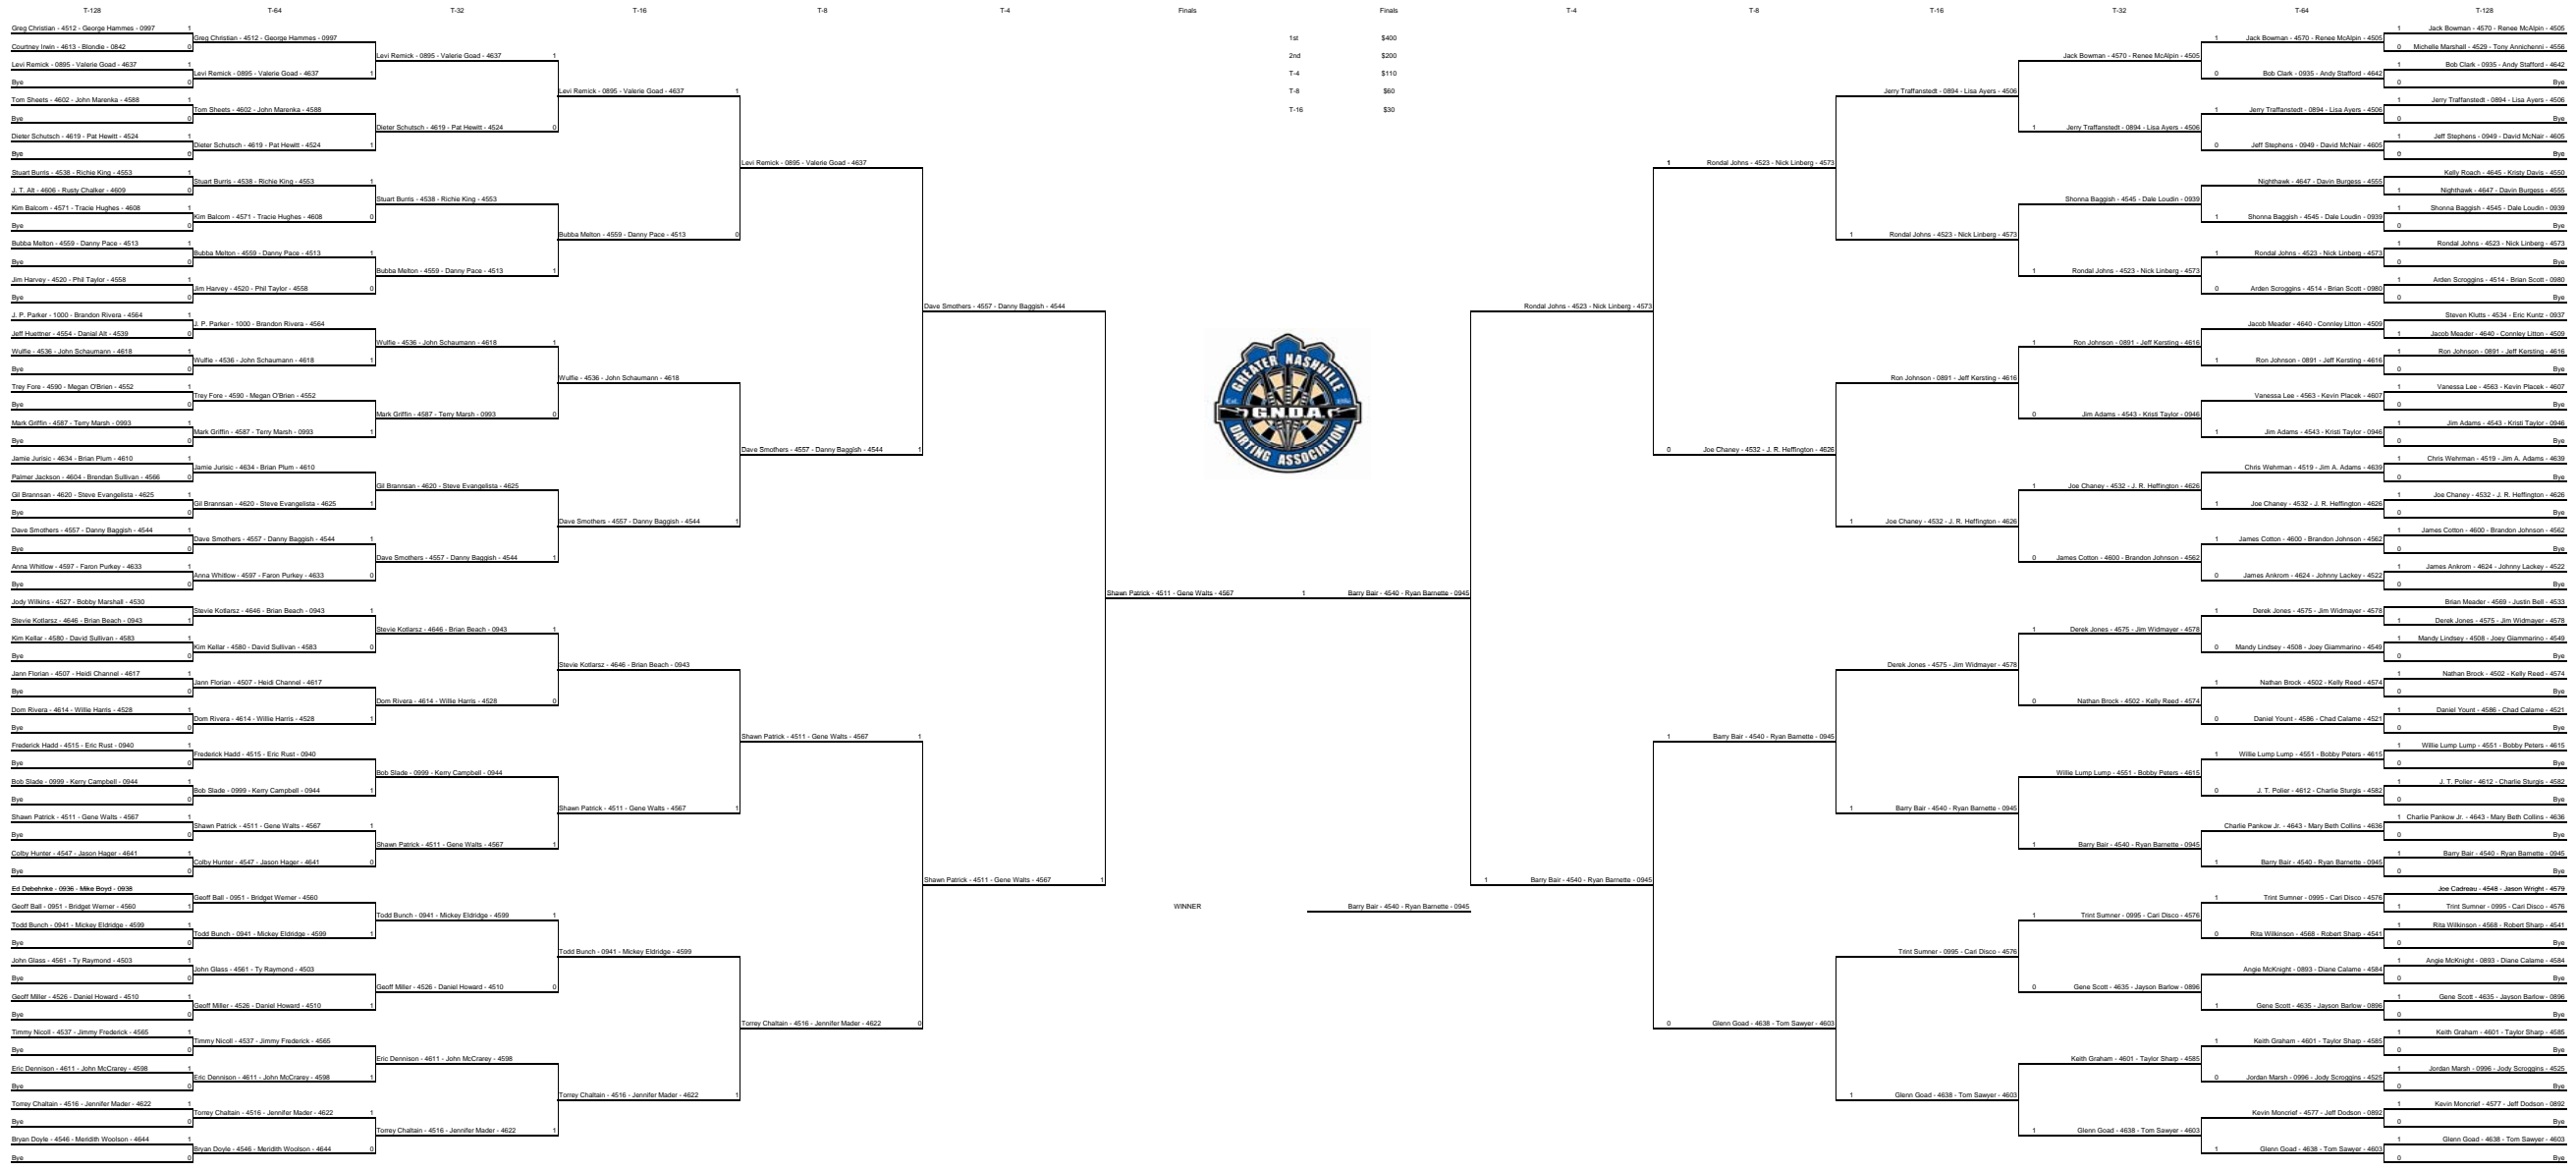

Open Pro

Womens301DD

Finals

1st \$300
 2nd \$150
 T-4 \$75
 T-8 \$50

(1) Paula Murphy - 0918 WINNER

DrawDoubles

WINNER

Barry Bar - 4540 - Ryan Barnette - 0945