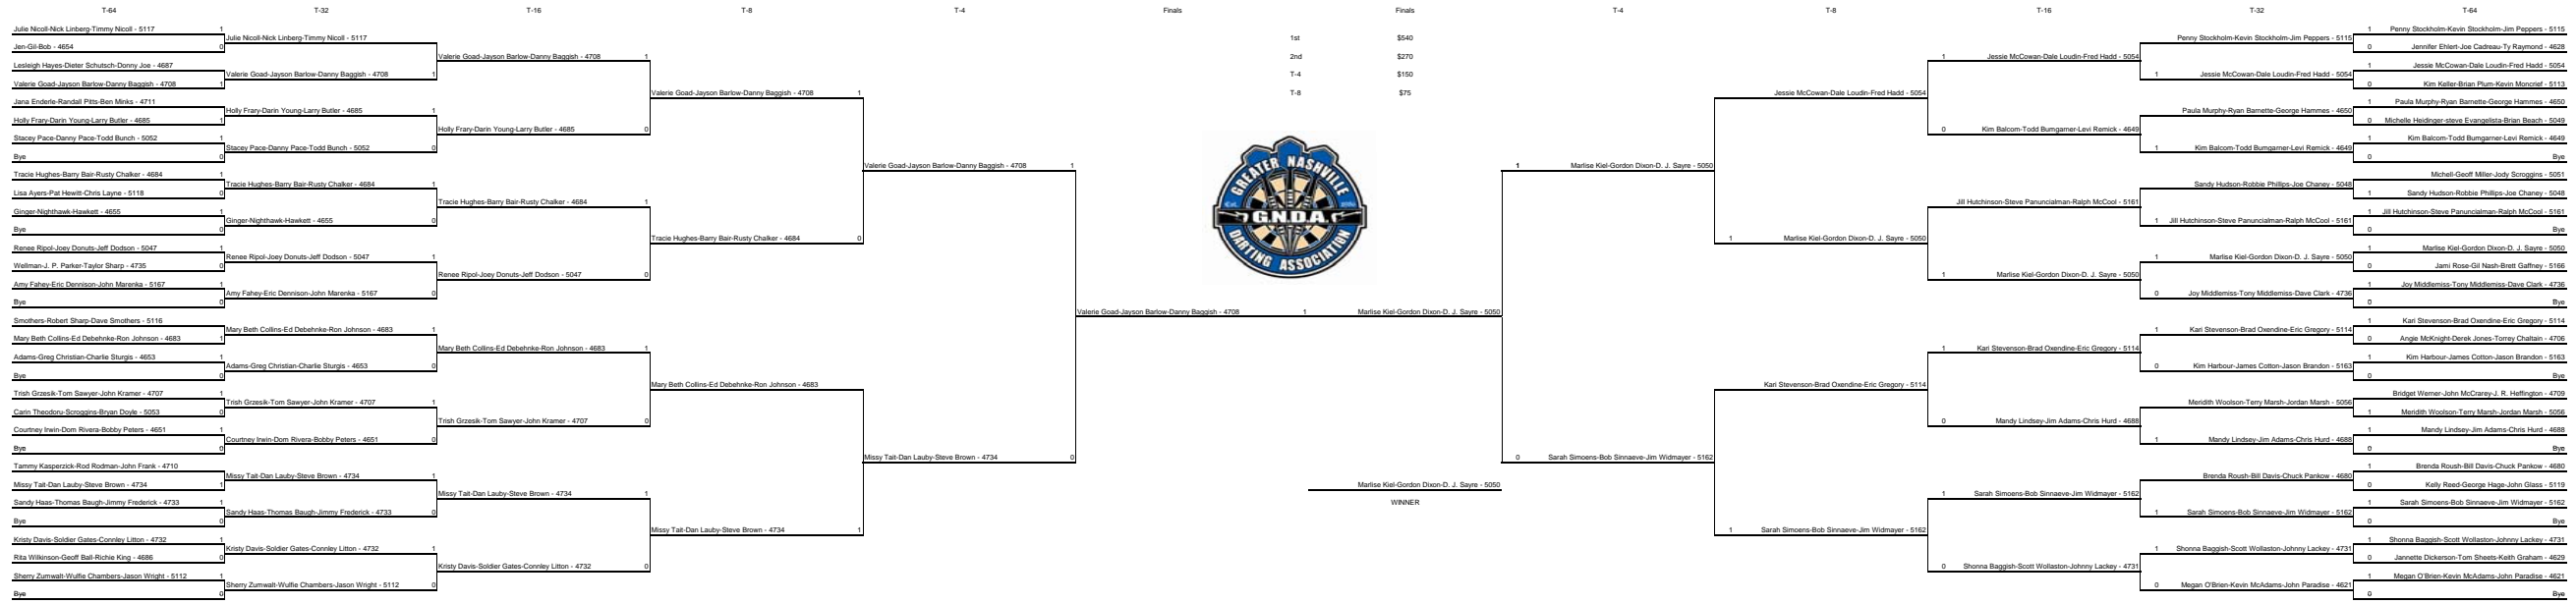

MixedTrips