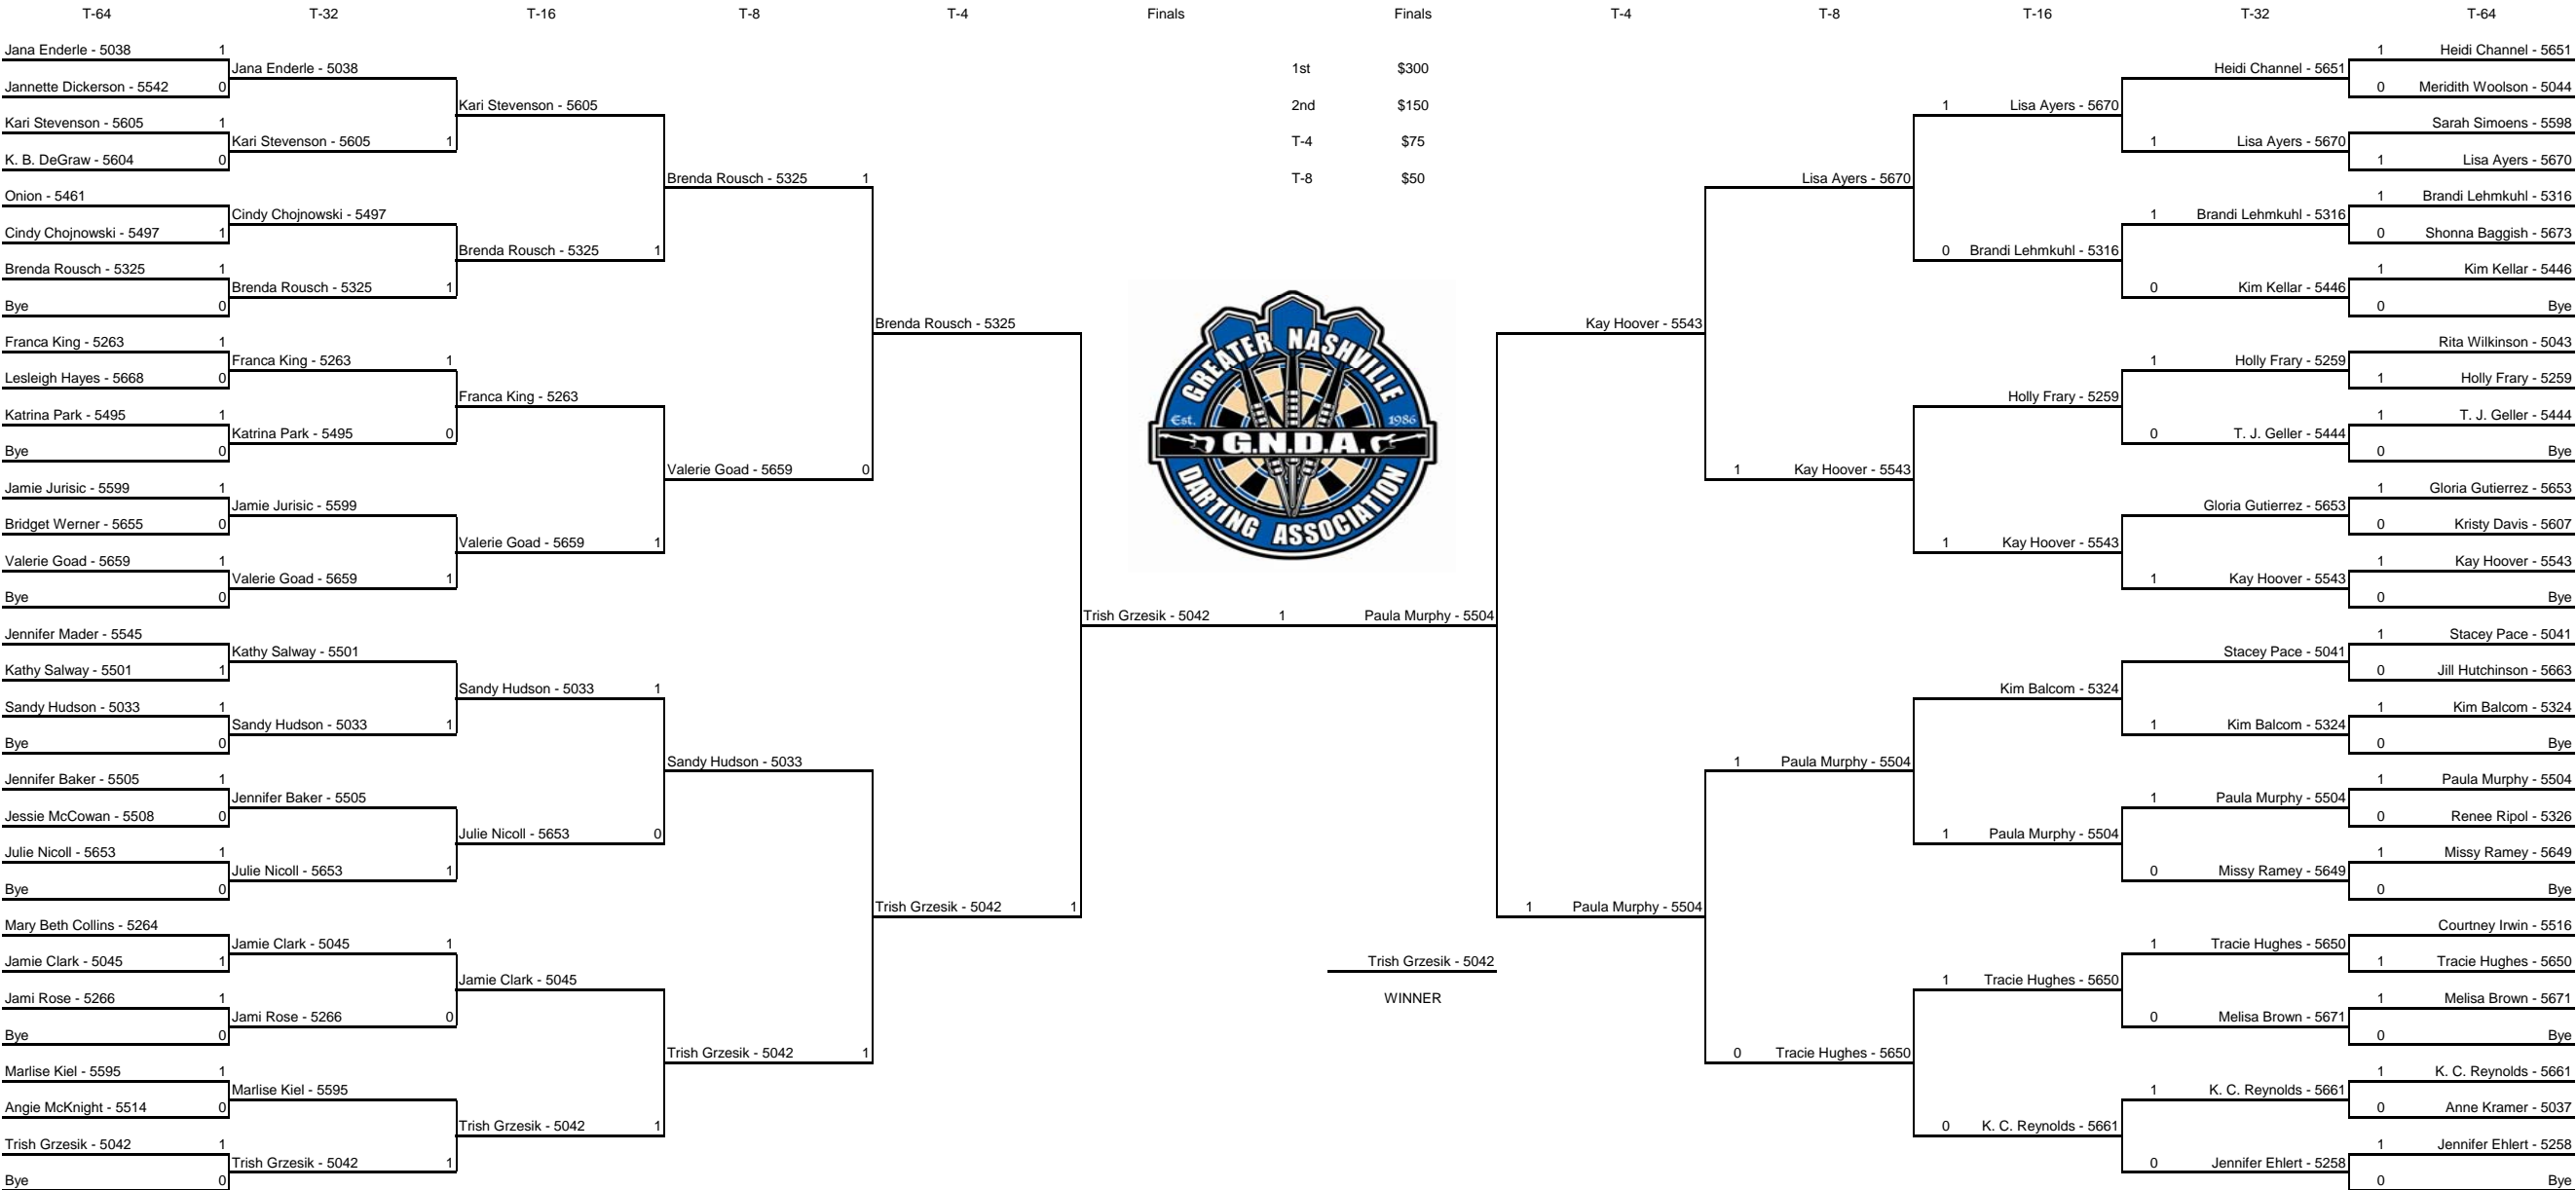

WINNER

LateNiteDrawCkt01CC

Round	Prize
1st	\$200
2nd	\$100
T-4	\$50
T-8	\$25

WINNER

WomensSinglesCkt

MensDoublesCkt

	Money	Total Tournament Payout	\$ 20,220	Event Name	Association	Event Name	Association	Event Name	Association
Entries		Entries for this event	64						
Finish	Prize	Open Pro Event	Association						
1st	\$ 1,000	(54) "Soldier" Leonard Gates							
2nd	\$ 500	(1) Darin Young							
3/4	\$ 250	(62) Nick Linberg							
3/4	\$ 250	Pat Hewitt							
5/8	\$ 125	(15) Steve Panuncialman							
5/8	\$ 125	(31) Steve Brown							
5/8	\$ 125	Ed Debehnke							
5/8	\$ 125	(64) Chuck Pankow							
9/16	\$ 70	(32) Dieter Schutsch							
9/16	\$ 70	(2) Larry Butler							
9/16	\$ 70	(14) Ralph McCool							
9/16	\$ 70	(9) Gordon Dixon							
9/16	\$ 70	(28) Levi Remick							
9/16	\$ 70	Geoff Ball							
9/16	\$ 70	Jason Brandon							
9/16	\$ 70	(6) Jim Widmayer							
17/32	\$ -	Ty Raymond							
17/32	\$ -	Ron Johnson							
17/32	\$ -	Troy Hanlon							
17/32	\$ -	(36) Connley Litton							
17/32	\$ -	Brad Oxendine							
17/32	\$ -	Shawn Patrick							
17/32	\$ -	Chris McCowan							
17/32	\$ -	(20) Robbie Phillips							
17/32	\$ -	Brian Beach							
17/32	\$ -	Bob Slade							
17/32	\$ -	Charles Sturgis							
17/32	\$ -	(29) Ryan Barnette							
17/32	\$ -	Timmy Nicoll							
17/32	\$ -	Dominic Rivera							
17/32	\$ -	(23) Jayson Barlow							
17/32	\$ -	(21) D. J. Sayre							