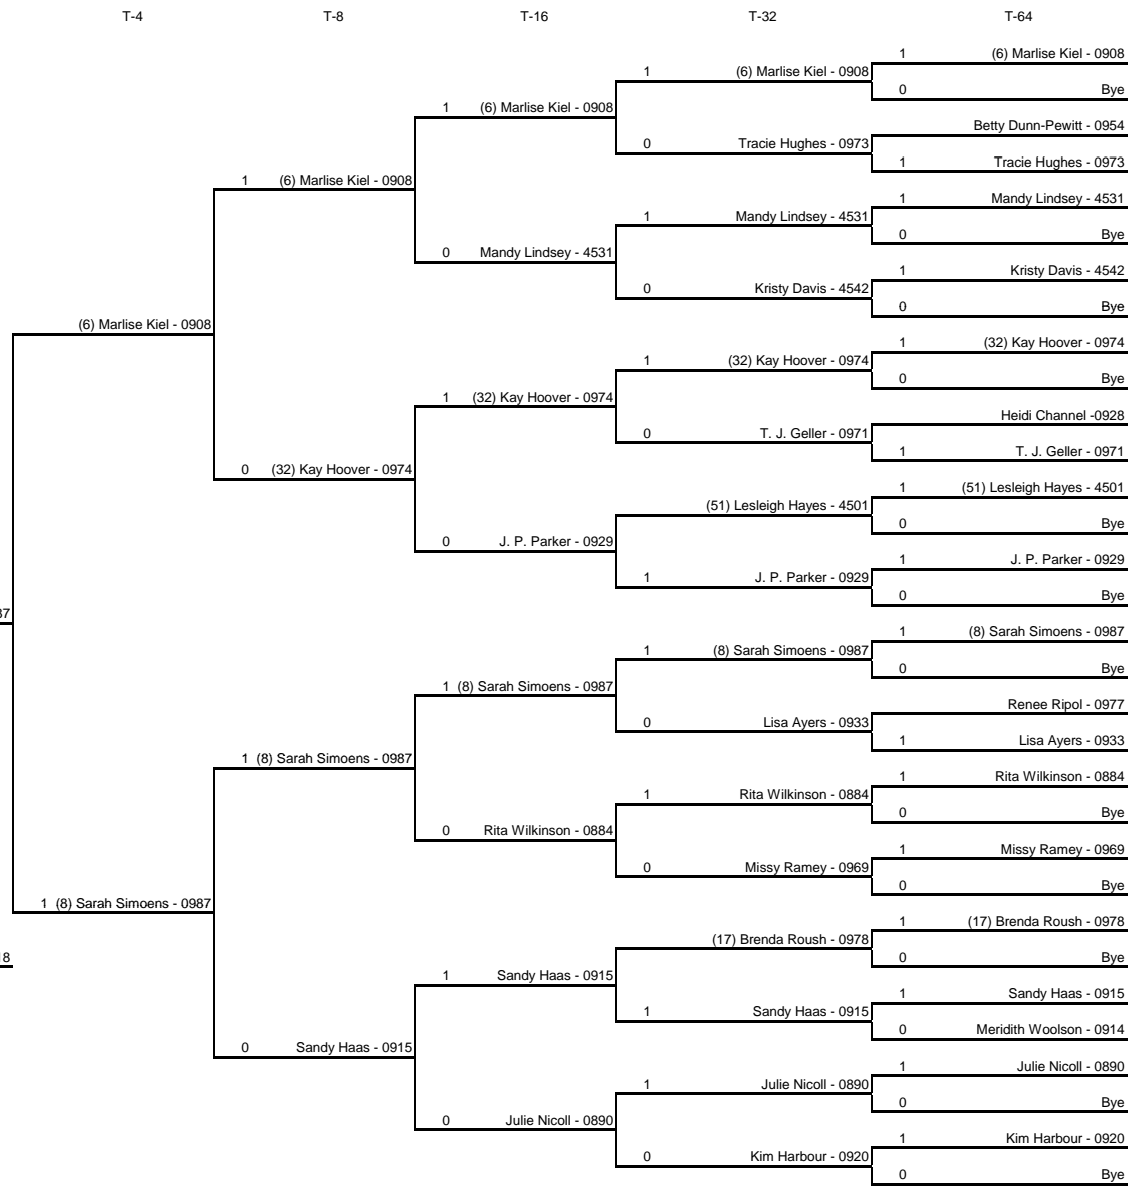

Open Pro

Womens301DD

Finals

1st \$300
 2nd \$150
 T-4 \$75
 T-8 \$50

(1) Paula Murphy - 0918 WINNER

DrawDoubles

WINNER

Barry Bar - 4540 - Ryan Barnette - 0945