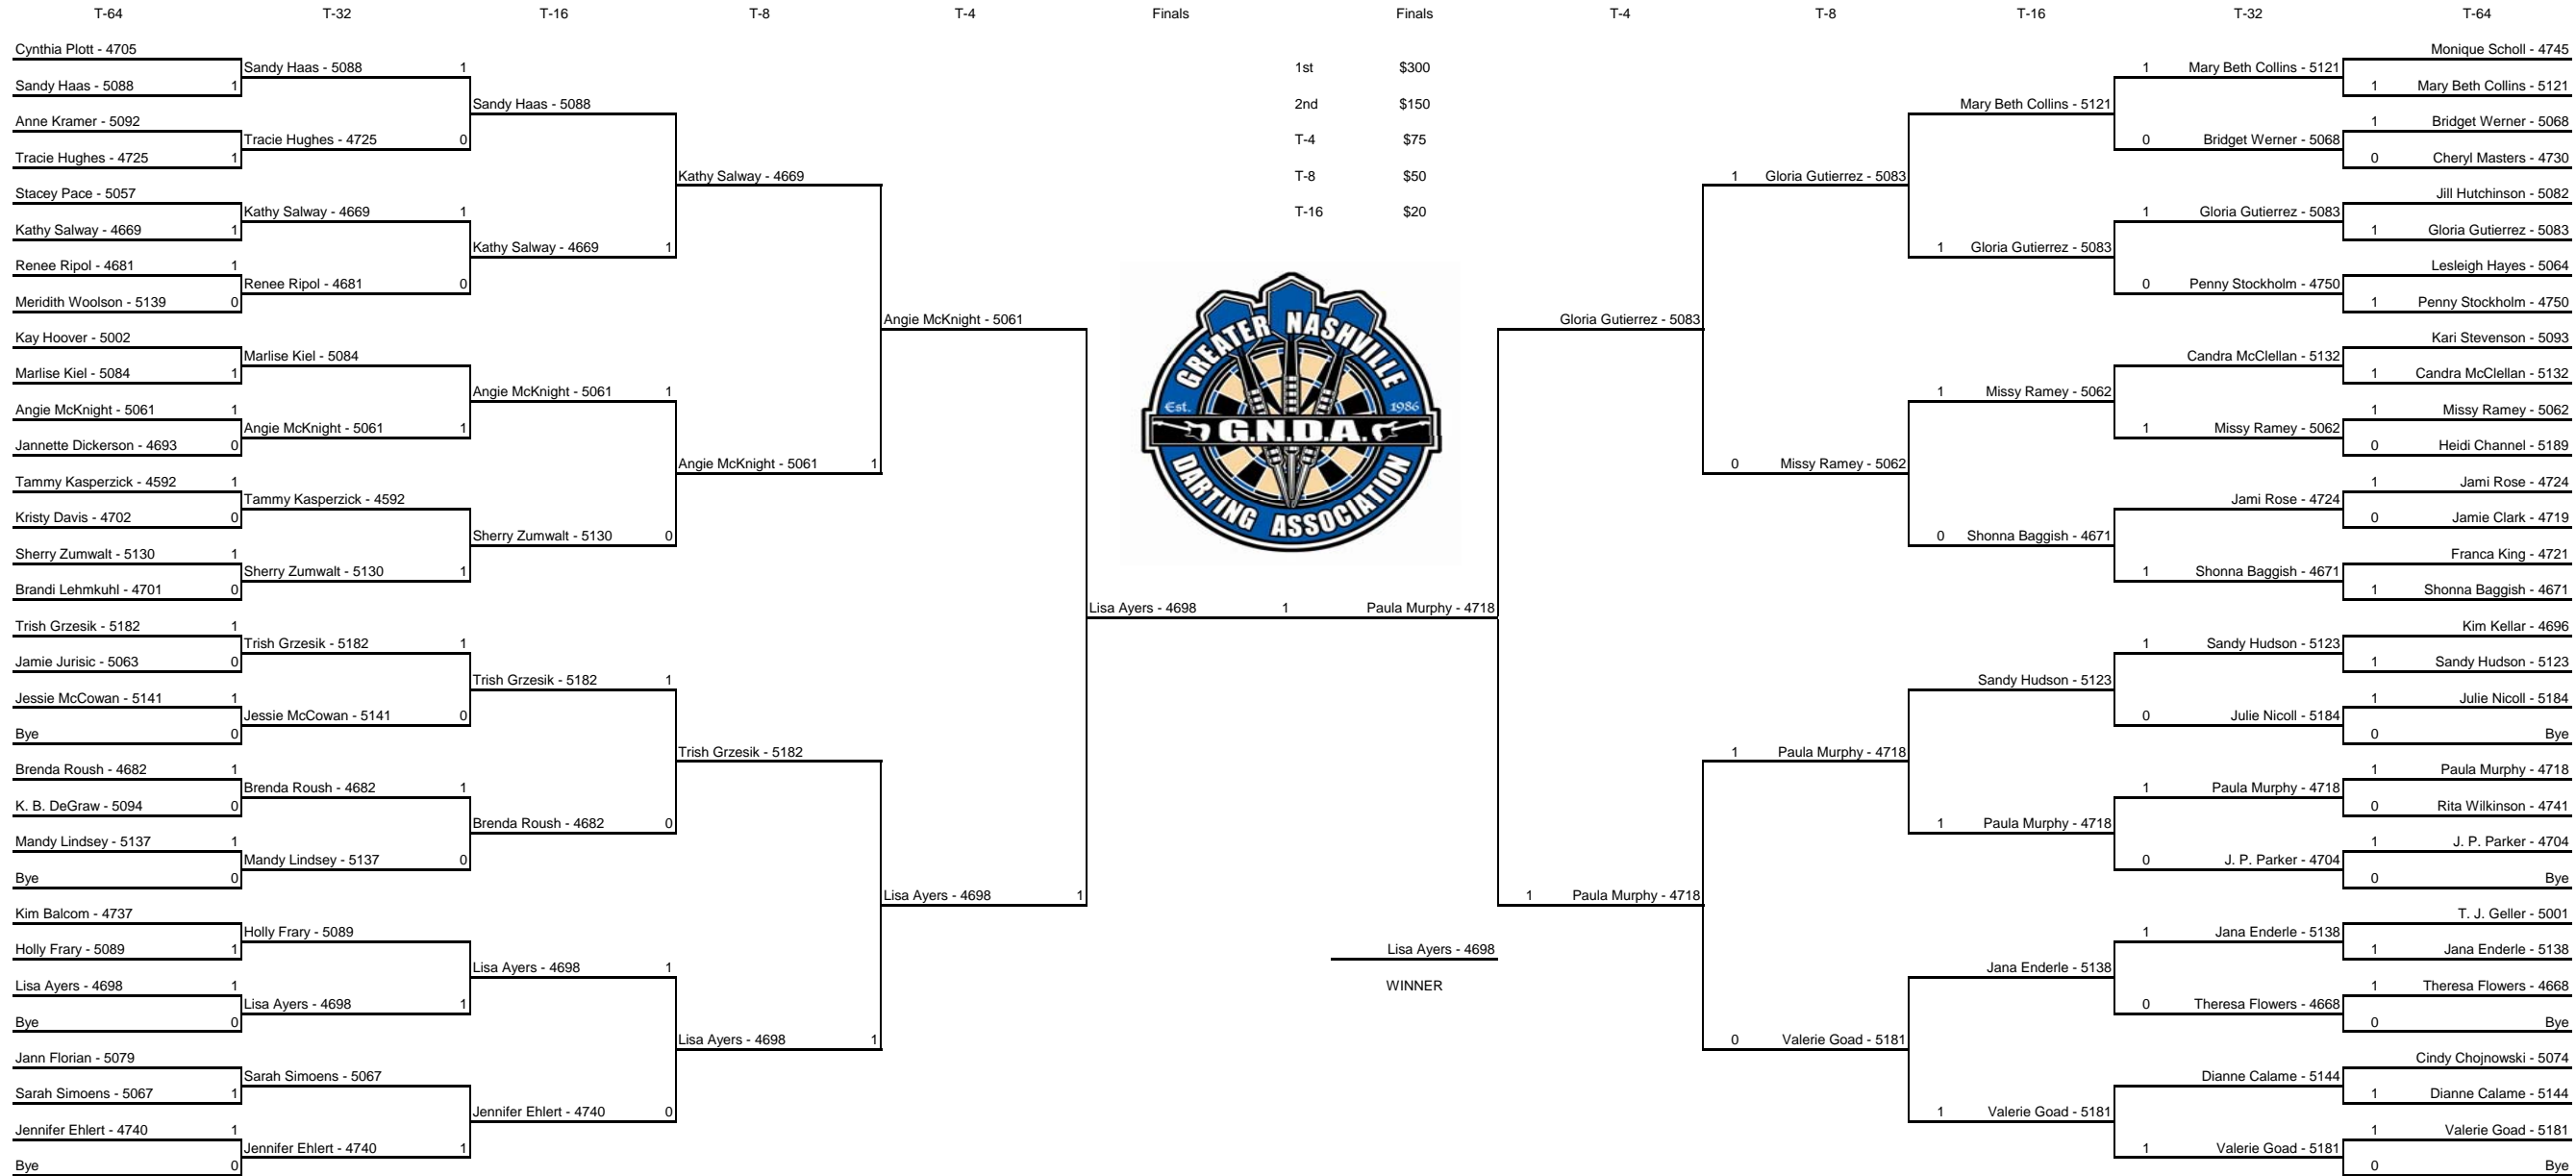

WomensSingles501SD